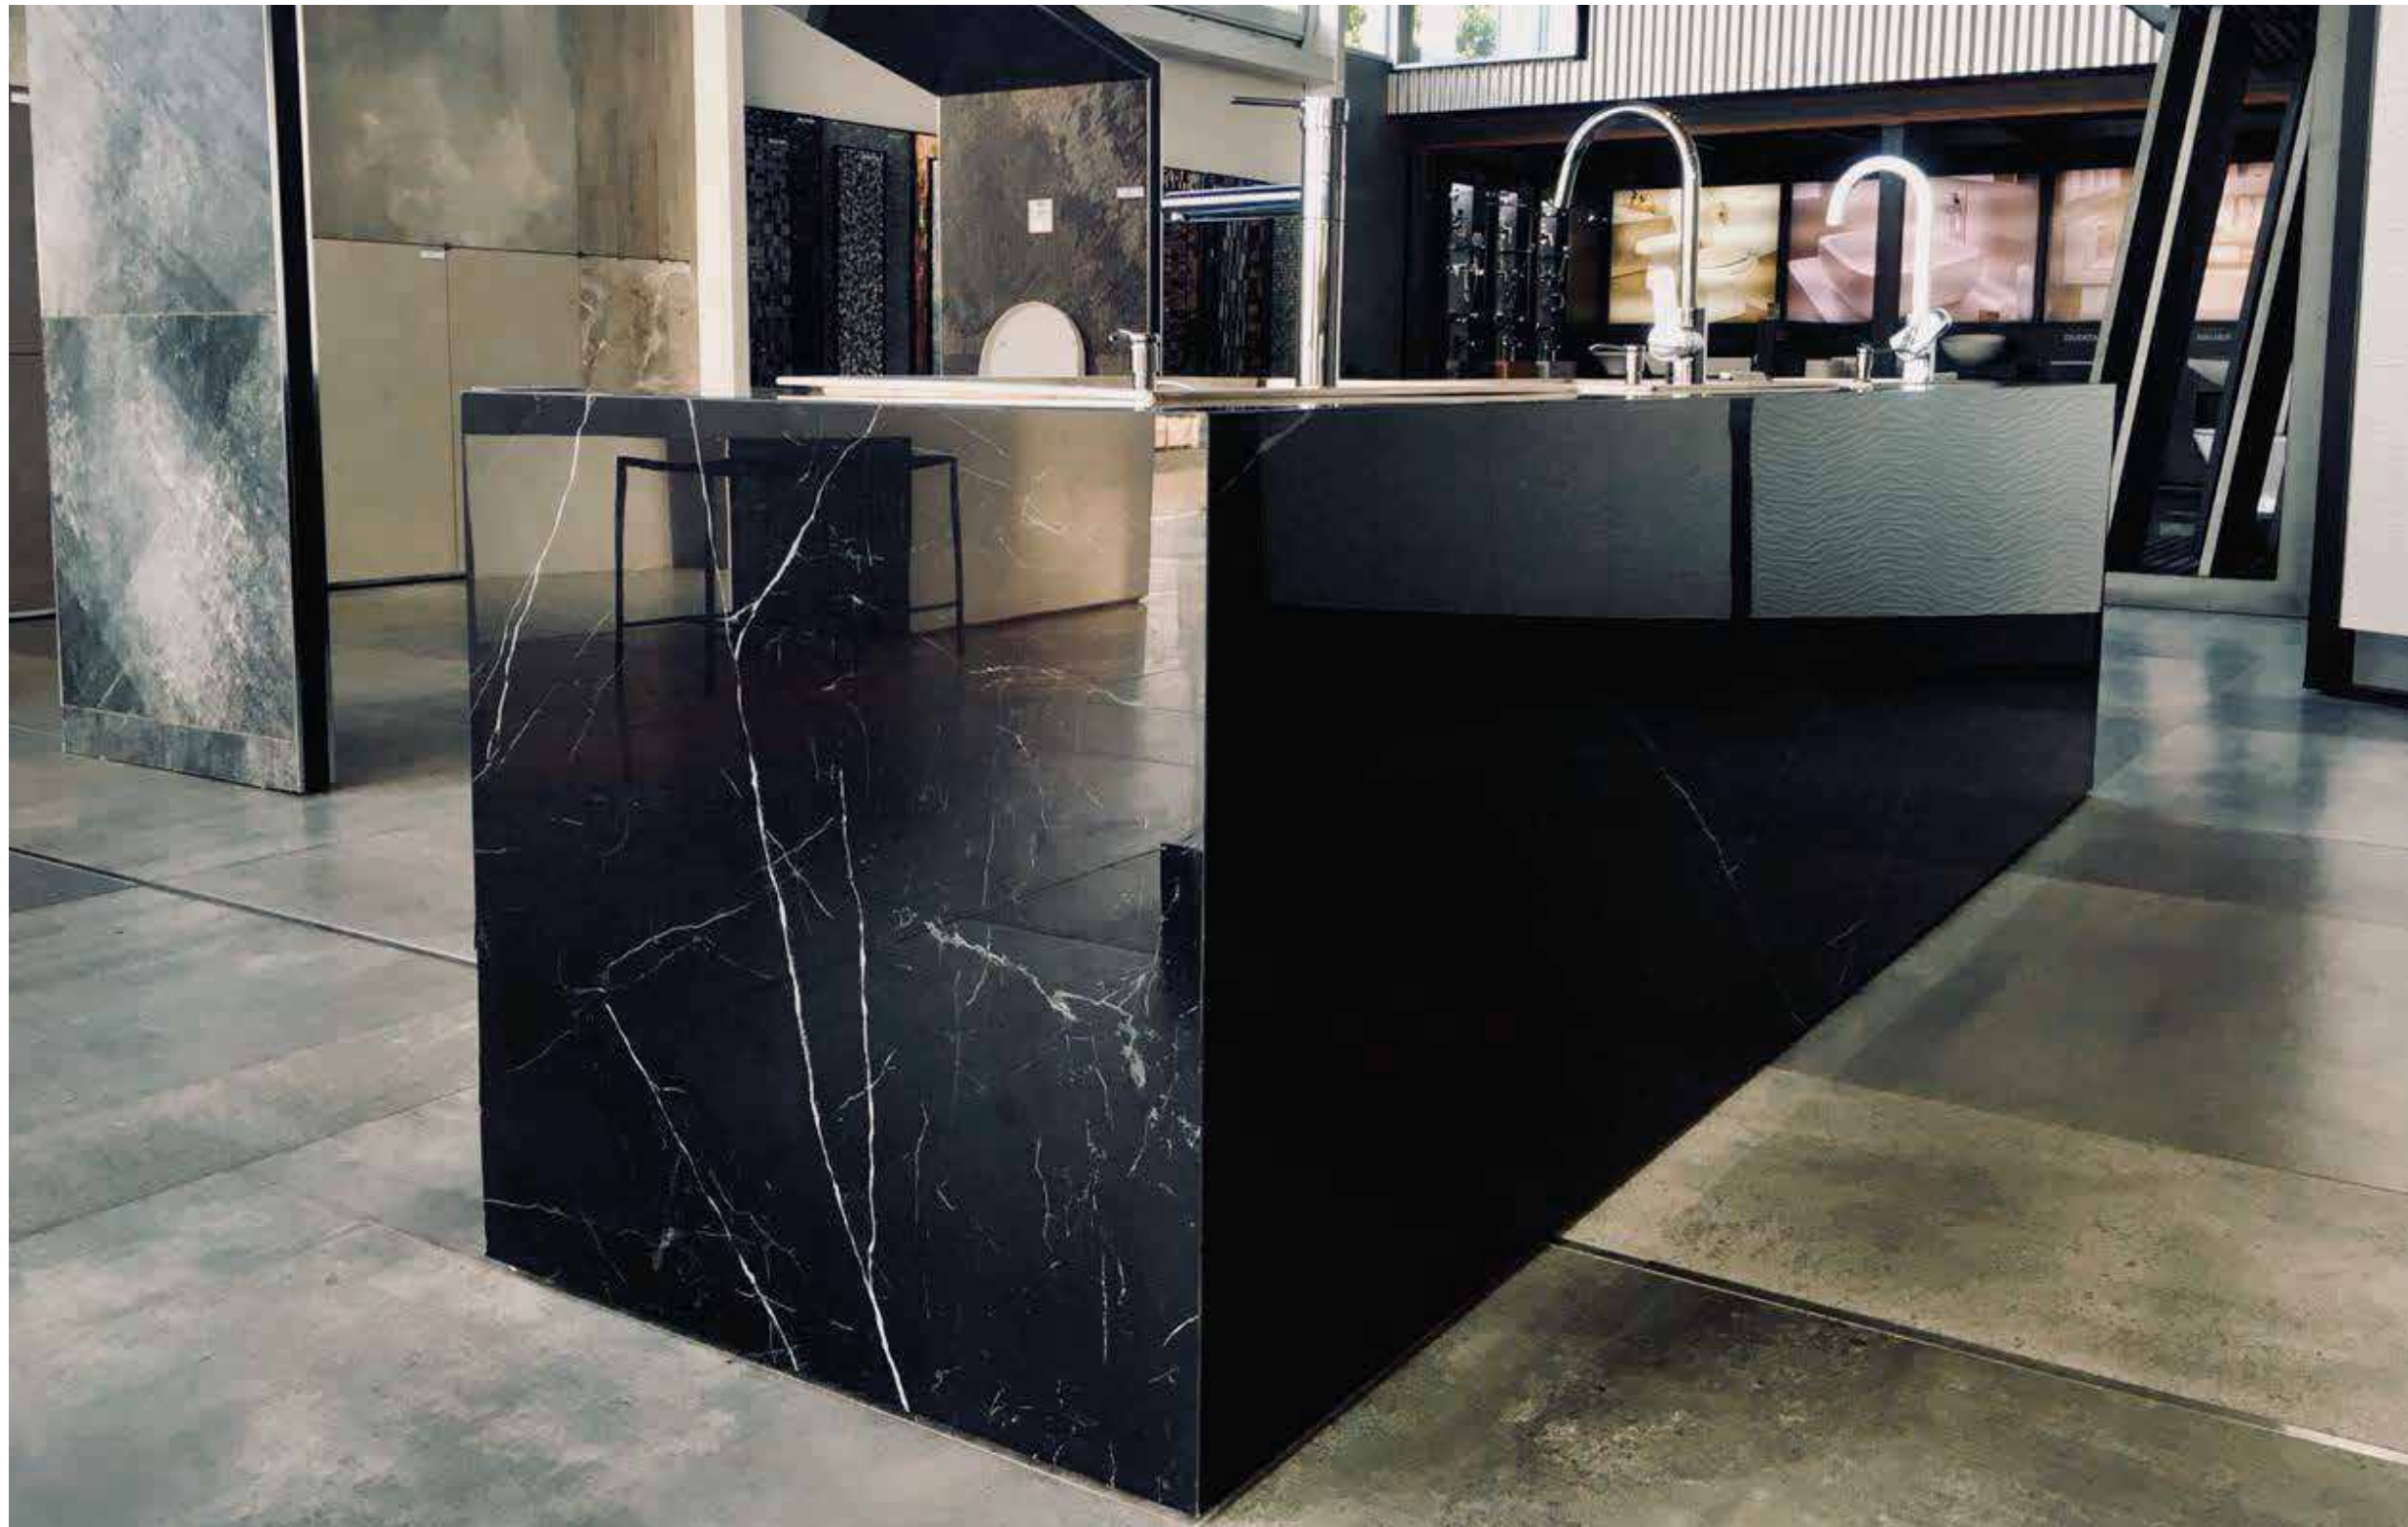

NERO MARQUINA

↙ 80 cm x 320 cm

↙ 80 cm x 160 cm

↙ 80 cm x 80 cm

⚠ 1° calidad

👉 Pisos y pared